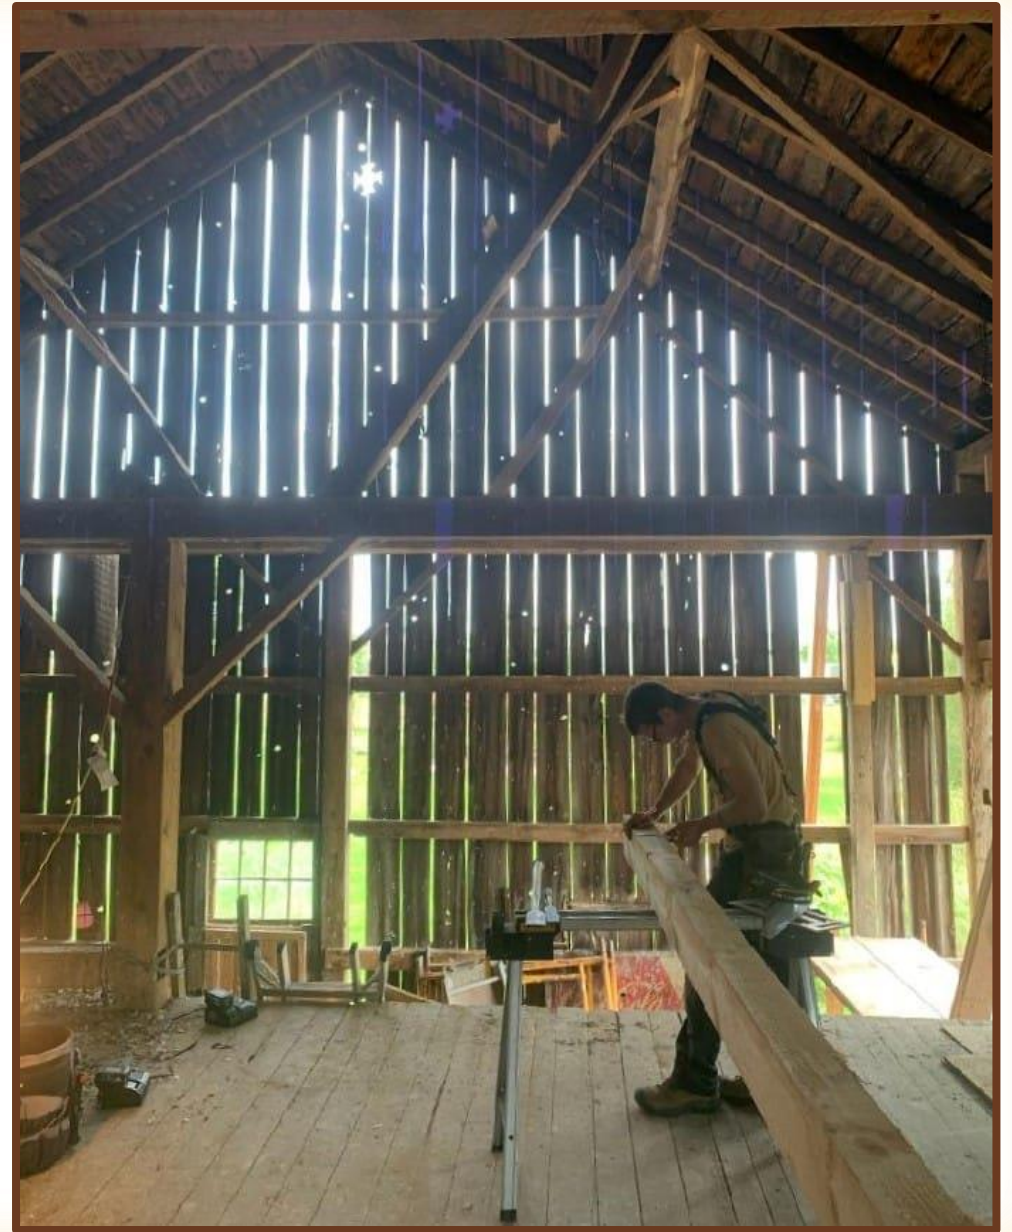

- Foundation
- Ceiling –
 - Chain
 - Chimney
- Walls
- Floor
- Addition

WNY Native Plant Collaborative Meeting with Presentation By Ken Parker at the Alt Nature Center, May 2023

Grand Island Garden Walk Committee Meeting at the Alt Nature Center, June 2023